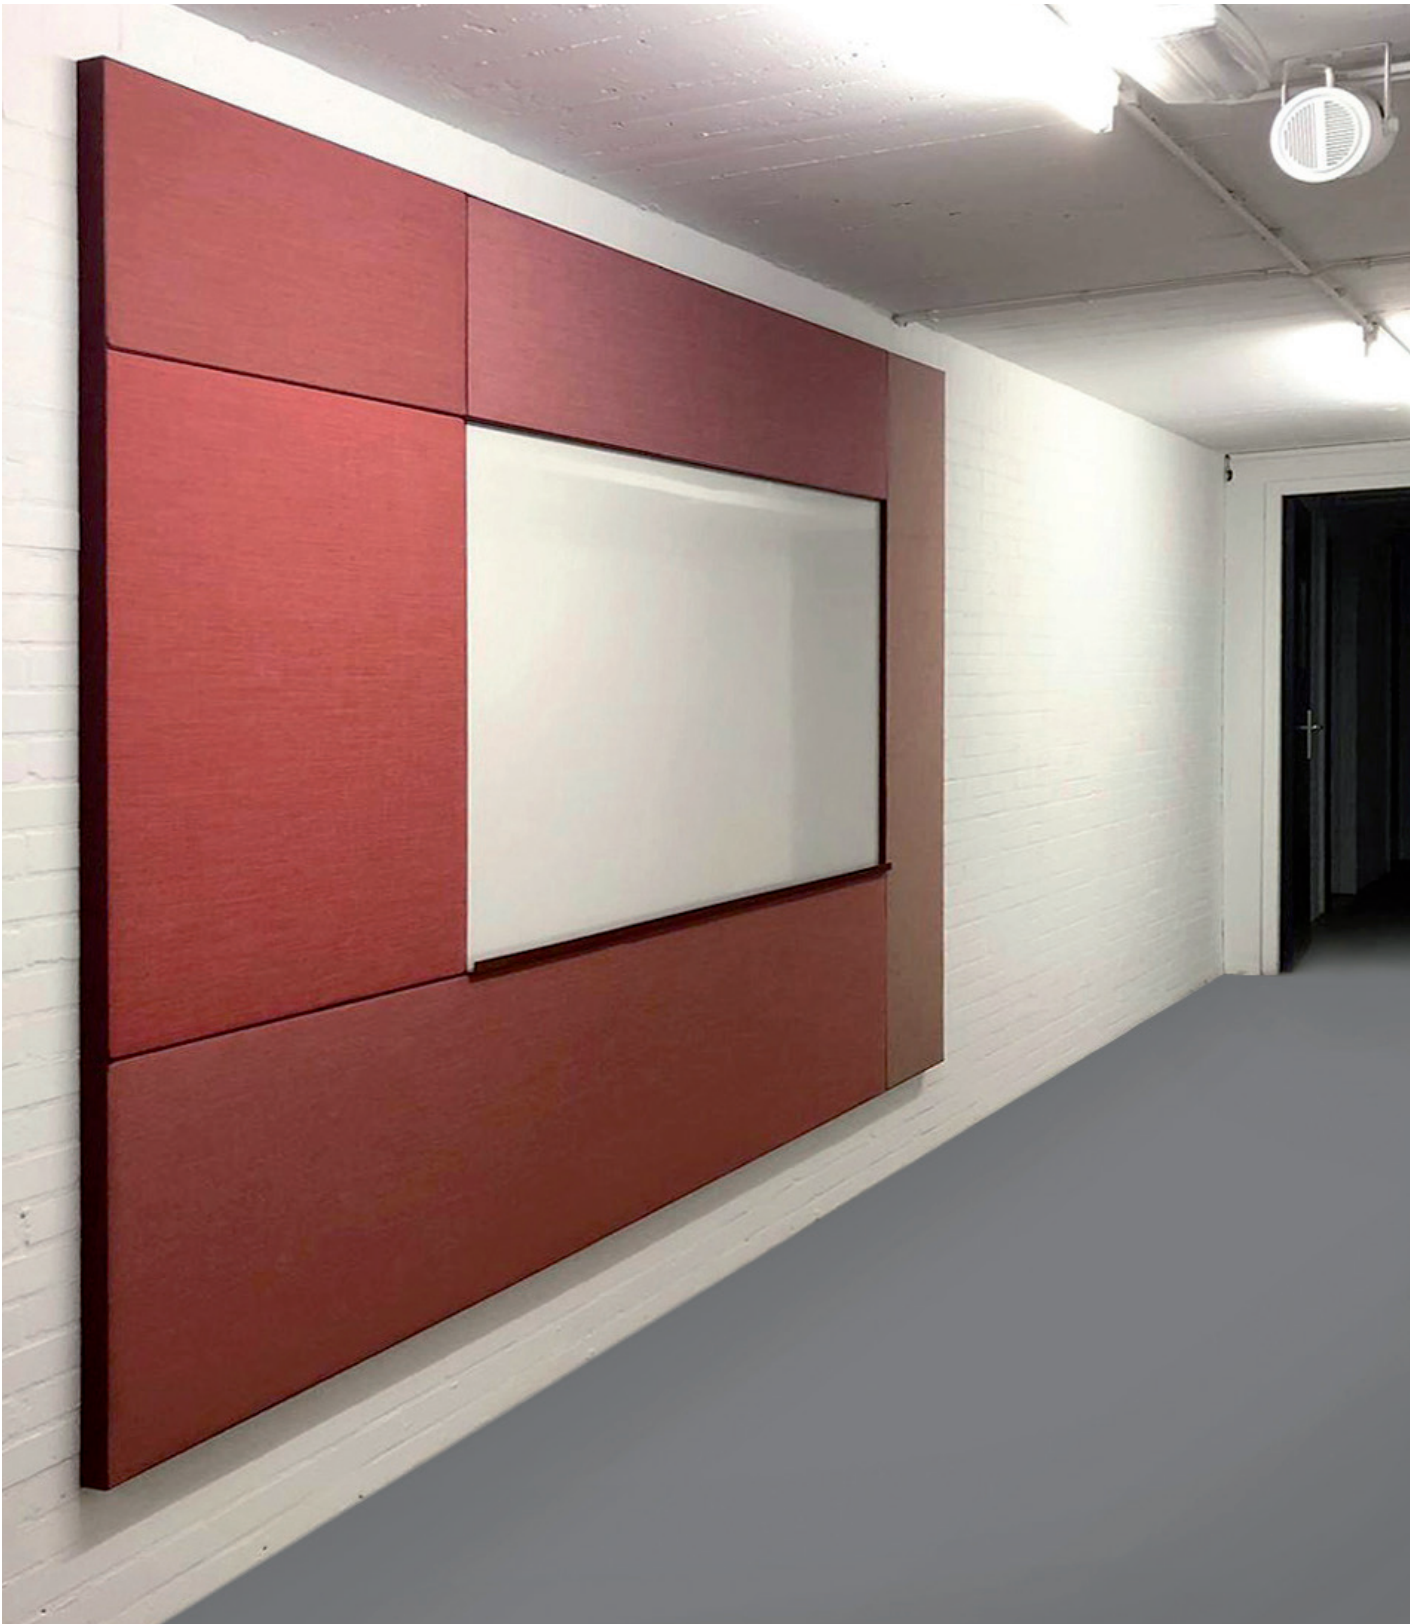

Edge types

Rounded

Straight

Whiteboard Line Up

An elegant panel that makes spaces sound and feel better.

The divine details

Line Up

Whiteboard 43 mm

Width	Height
900	1185
1200	1185
1600	1185
1800	1185
2400	1185

Acoustic Panel 43 mm

Width	Height
450	1185
900	1185
1200	1185
1600	1185
1800	1185
2400	1185

Example

Whiteboard Modul

An elegant panel that makes spaces sound and feel better.

The divine details

Example

Whiteboard Modul

Profile thickness 43 mm

	Width	Height
1.	1800	2000
2.	2600	2000
3.	2400	2000
4.	3200	2000

From spaces to places