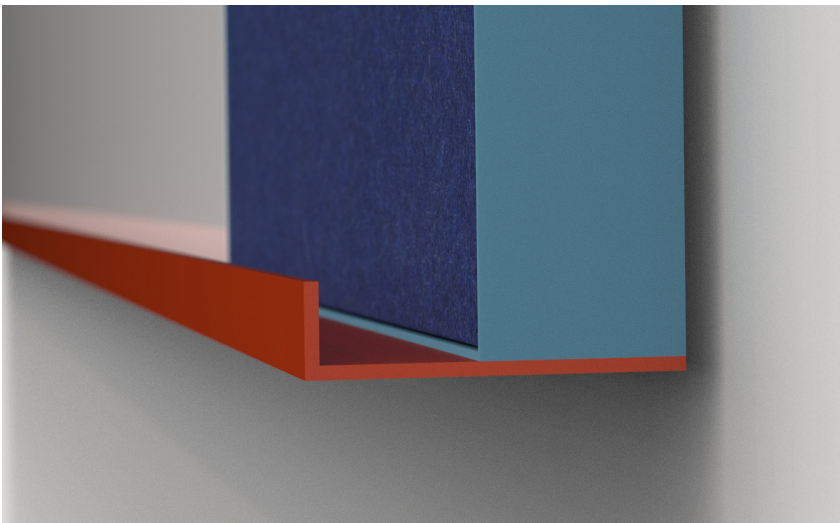

The divine details

Line Up

Whiteboard 43 mm

Width	Height
900	1185
1200	1185
1600	1185
1800	1185
2400	1185

Acoustic Panel 43 mm

Width	Height
450	1185
900	1185
1200	1185
1600	1185
1800	1185
2400	1185