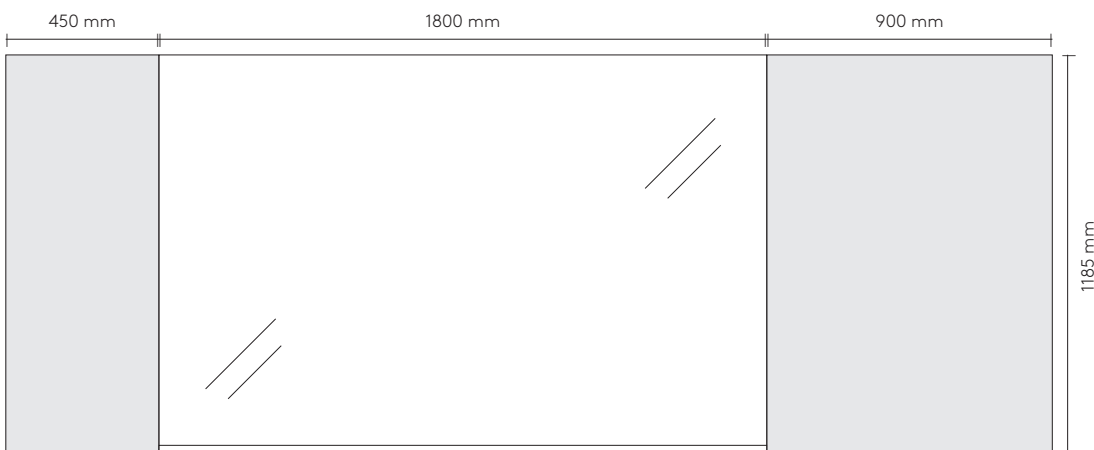

	Total Width	Height
1.	<u>1180 mm</u>	<u>2200 mm</u>
2.	<u>2360 mm</u>	<u>2200 mm</u>
3.	<u>3540 mm</u>	<u>2200 mm</u>
4.	<u>4720 mm</u>	<u>2200 mm</u>
5.	<u>5900 mm</u>	<u>2200 mm</u>
6.	<u>7080 mm</u>	<u>2200 mm</u>

Edge types

Rounded

Straight

Whiteboard Line Up

An elegant panel that makes spaces sound and feel better.

The divine details

Line Up

Whiteboard 43 mm

Width	Height
900	1185
1200	1185
1600	1185
1800	1185
2400	1185

Acoustic Panel 43 mm

Width	Height
450	1185
900	1185
1200	1185
1600	1185
1800	1185
2400	1185

Example

Whiteboard Modul

An elegant panel that makes spaces sound and feel better.

The divine details

Example

Whiteboard Modul

Profile thickness 43 mm

	Width	Height
1.	1800	2000
2.	2600	2000
3.	2400	2000
4.	3200	2000

From spaces to places