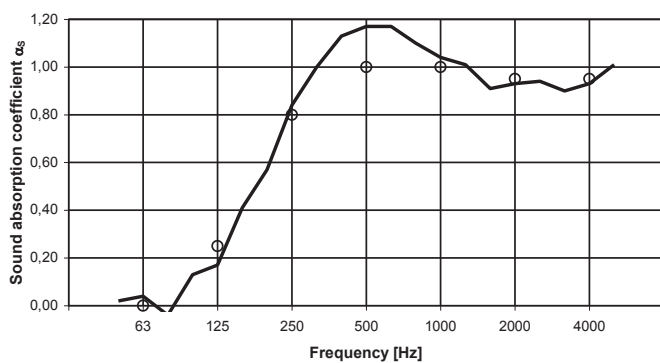

Sound absorption

Sound absorption coefficient α_w 0,60 (NEN-EN-ISO 354).

Fire retardancy

Wool is naturally fire retardant. For the combustion of wool, 25,2% oxygen is needed. The air we breathe contains only 21% oxygen on average, which makes the material flame extinguishing. The flash point of wool can only be achieved at a temperature of circa 580°C.