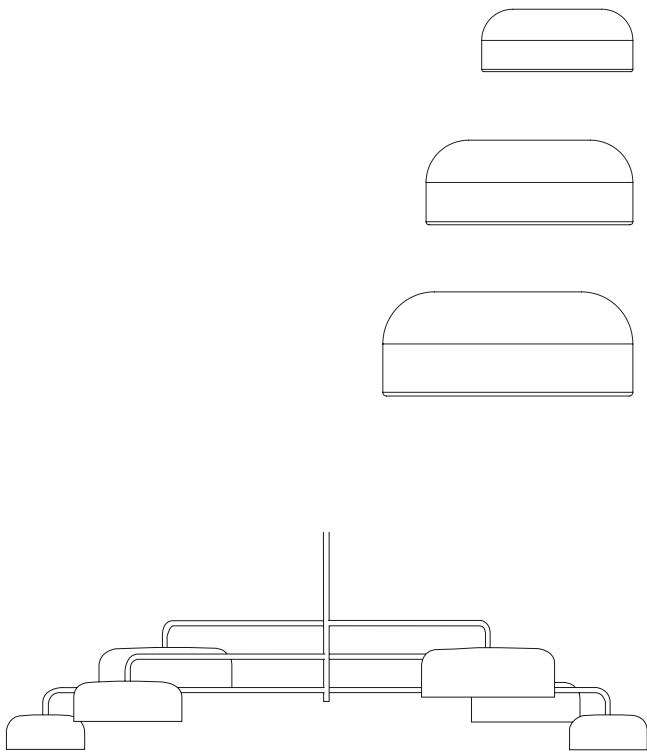

Light Dots & Sixpack

Rise and Shine.

deblick

Work in the rhythm of life

Artificial light is a necessity in many indoor environment. But what if such lighting would go beyond just delivering light? What if its design would bring hominess and its performance would feed your natural biorhythm to keep you connected to the rhythm of day? Our Light Dots Sixpack is a timeless modern classic chandelier that promotes well-being, mood, and health by delivering a natural daylight pattern in indoor areas. Lighting to create a place for the rhythm of life.

Standard or mix to measure

Light Dots

	Diameter	Height
Small	Ø 350 mm	155 mm
Medium	Ø 480 mm	180 mm
Large	Ø 600 mm	220 mm

Six Pack

Dimensions

Total size: Ø 3130 mm, variable height

2x Dot Small / 2x Dot Medium / 2x Dot Large

The divine details

Fixture colours

Standard colours RAL 7035, 9016, 9005; transparent or black cable – please contact us for special requests.

- Indoor use only, not suitable for wet or damp environment.
- Ambient fixture temperature: 35°C max.
- Class I fixture; Class II upon request.
- Fixture protection degree= IP20.
- In accordance with EU regulation (CE).
- Designed and manufactured in the Netherlands.