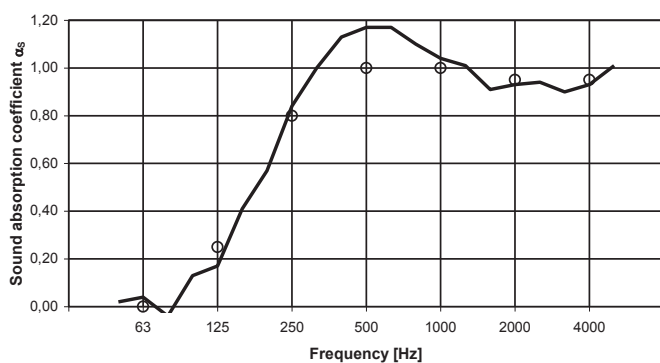

Frame

50mm, recycled aluminium frame in accordance with EN-486. Optional: footplate with wheels.

Frame colours

- RAL 9010 – Pure white
- RAL 9016 – White
- RAL 9005 – Black

Other RAL colours available upon request, please contact us for more information.

Filling

50mm sheep's wool 4500gr/m². Other fillings upon request.

Upholstery

A list of fabric colours is included in the Material List – please contact us for special requests. Createx printed upholstery (picture, corporate identity): DIN EN 13501-1.

Sound absorption

aw 0,70 (NEN-EN-ISO 354)

Fire retardancy

Wool is naturally fire retardant. For the combustion of wool, 25,2% oxygen is needed. The air we breathe contains only 21% oxygen on average, which makes the material flame extinguishing. The flash point of wool can only be achieved at a temperature of circa 580°C.

Deblick is a certified company.

ecovadis

deblick.com